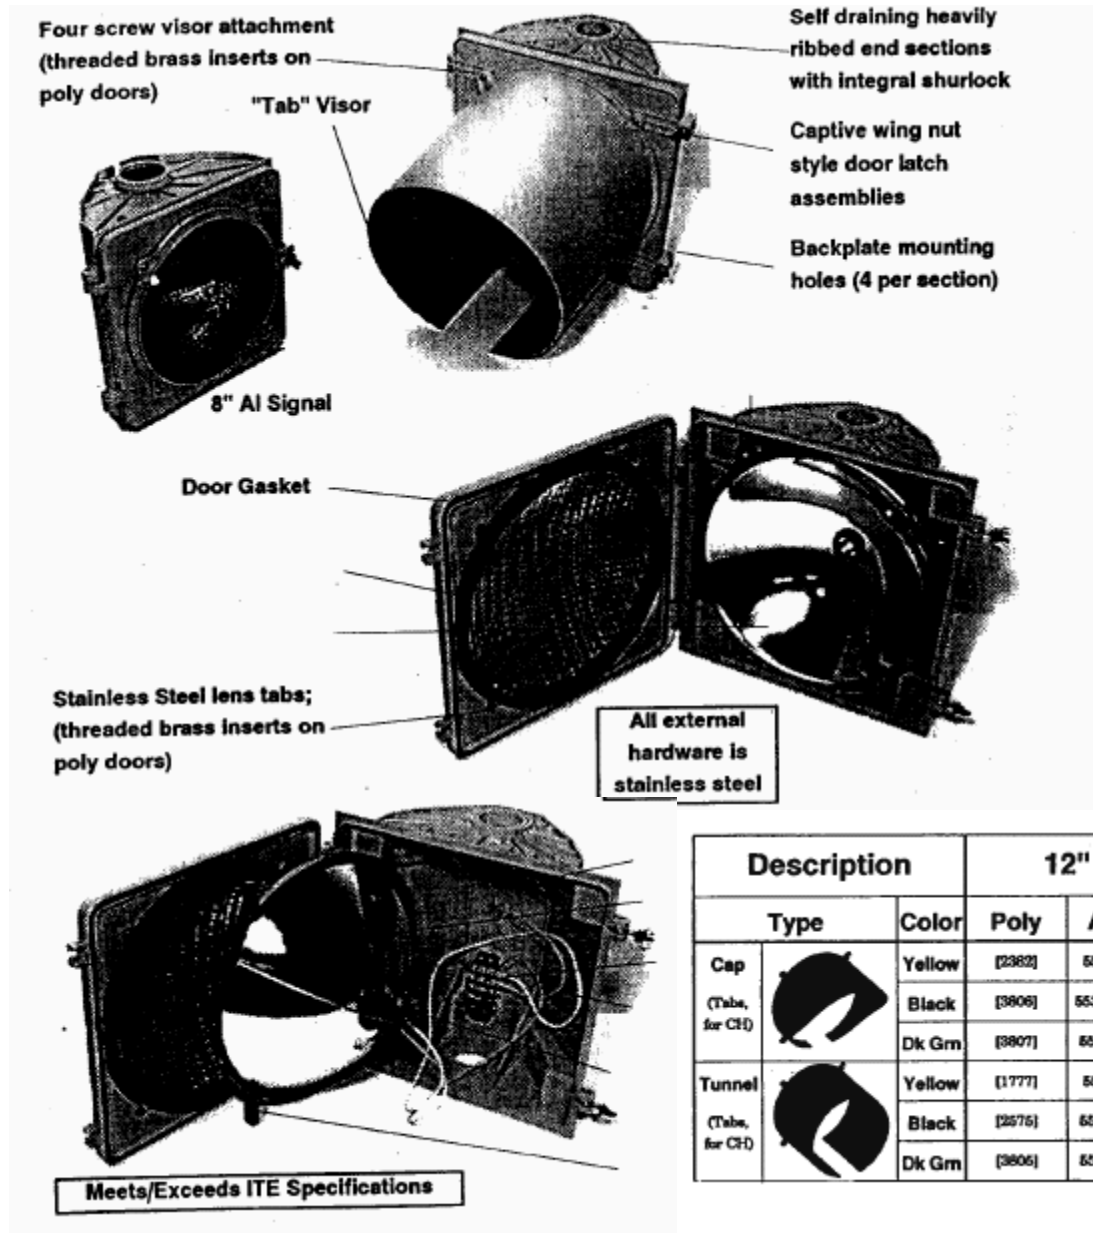

43 Franklin Street
 East Hartford, CT 06108
 860-289-8033 phone
 860-289-8035 fax
 www.signalservice.net

ITEM # 1105...

Color: **DARK GREEN**

Aluminum

Traffic Signals (8"/12" PC/AL) 204mm/304mm

Description		12" (304mm)		8" 204mm	
		Poly	Alum	Poly	Alum
Cap (Tab, for CH)		Yellow	[2382] 5537 [849]	2743	5531 [787]
		Black	[3806] 5538 [3241]	3901	5532 [786]
		Dk Grn	[3807] 5539 [4478]	3902	5533 [780]
Tunnel (Tab, for CH)		Yellow	[1777] 5540 [502]	2407	5534 [783]
		Black	[2576] 5541 [1567]	3903	5535 [785]
		Dk Grn	[3806] 5542 [4074]	3904	5536 [784]

Unless otherwise specified, all signals are supplied without reflector and lamp sockets ready for LED lamp installation, Cap Visors are standard. Housing Green, Green Doors and Visor