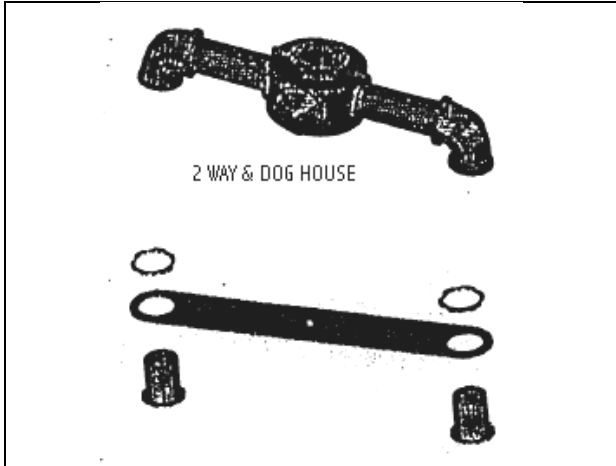

43 Franklin Street
 East Hartford, CT 06108
 860-289-8033 phone
 860-289-8035 fax
 www.signalservice.net

ITEM # 1105...A

All Hardware – Iron/Steel
 Except Closure Caps- Aluminum
 Separated Rings - Aluminum

	<p>Span Wire Clamp</p>
	<p>Balance Adjuster As Required</p>
	<p>1 Way</p>
	<p>Separated Rings, Steel Washers, Neoprene Gasket as noted on Typicals</p>

All Hub Openings & Elbows to have set screws

Color: GREEN