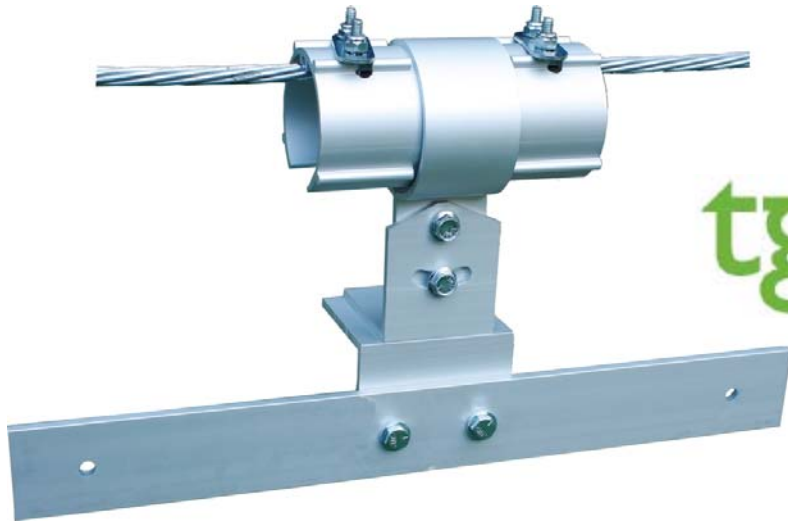

Signal Service Inc.
 43 Franklin St.
 East Hartford CT 06108
 (860)289-8033 p
 (860)289-8035 f

Catalog Cut
 Item #:

The Orbit™ Sign Hanger

Exploded View

Assembled Unit

Item	Description
18TG	The Orbit™ Sign Hanger Assembly – Milled - 18 Inch
18TGB	The Orbit™ Sign Hanger Assembly – Black - 18 Inch
18TGY	The Orbit™ Sign Hanger Assembly – Yellow - 18 Inch
18TGC	The Orbit™ Sign Hanger Assembly – Clear - 18 Inch

Notes:

- All units are constructed from 6063 T6 Aluminum with Steel Hardware.
- Standard Unit is designed for signage with dimensions up to 36" x 36". For larger signs use two units. *For extra long signs use part no. 7016TG27 (see below).

Additional Options:

- *7016TG27 Extended Length Sign Bar - 44 Inches
- 70TGZ The Orbit™ Hardware Kit – Steel Grade 5 Zinc Plated
- 70TGSS The Orbit™ Hardware Kit - Stainless Steel 304 18/8

Available Colors: