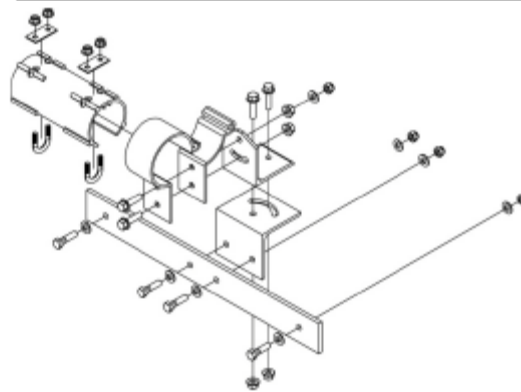

Signal Service Inc.
 43 Franklin St.
 East Hartford CT 06108
 (860)289-8033 p
 (860)289-8035 f

Catalog Cut
 Item #:

The Orbit™ Sign Hanger

Exploded View

Assembled Unit

Item	Description
18TG	The Orbit™ Sign Hanger Assembly – Milled - 18 Inch
18TGB	The Orbit™ Sign Hanger Assembly – Black - 18 Inch
18TGY	The Orbit™ Sign Hanger Assembly – Yellow - 18 Inch
18TGC	The Orbit™ Sign Hanger Assembly – Clear - 18 Inch

Notes:

- All units are constructed from 6063 T6 Aluminum with Steel Hardware.
- Standard Unit is designed for signage with dimensions up to 36" x 36". For larger signs use two units. *For extra long signs use part no. 7016TG27 (see below).

Additional Options:

- *7016TG27 Extended Length Sign Bar - 44 Inches
- 70TGZ The Orbit™ Hardware Kit – Steel Grade 5 Zinc Plated
- 70TGSS The Orbit™ Hardware Kit - Stainless Steel 304 18/8

Available Colors: